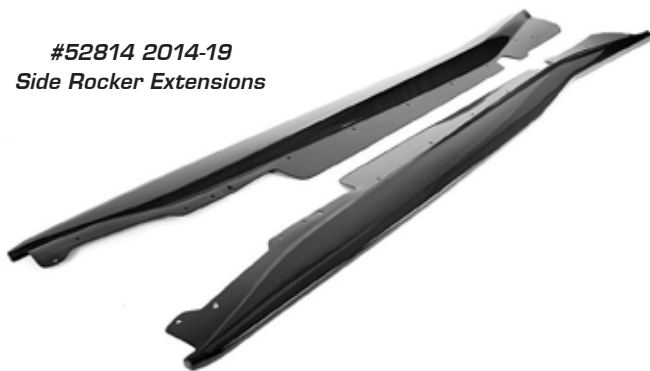

#52814 2014-19
Side Rocker Extensions

SIDE ROCKER EXTENSIONS

- **52814** 14-18 Side Rocker Extensions - Carbon Fiber - C7 ..... **$1728⁹⁹**
- **52815** 15-18 Side Rocker Extensions - Carbon Fiber - C7 Z06.. **$1728⁹⁹**

ROCKER PANEL MOLDING PACKAGE

- **52536** 14-18 Rocker Panel Molding Package - Carbon Fiber..... **$2702⁹⁹**
- **52537** 14-18 Rocker Panel Molding Package - Carbon Flash **$2039⁹⁹**
- **52538** 14-18 Rocker Panel Molding Package - Paint to Match... **$1835⁹⁹**

WARNING: Cancer and Reproductive Harm —
www.P65Warnings.ca.gov

*Serving the Corvette Community
Since 1977.*