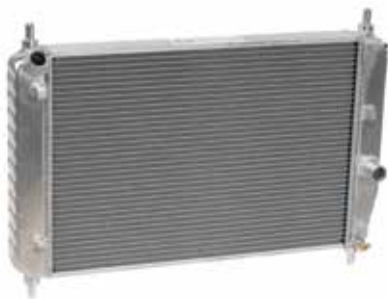

#51997
2005-13
Direct-Fit
Radiator