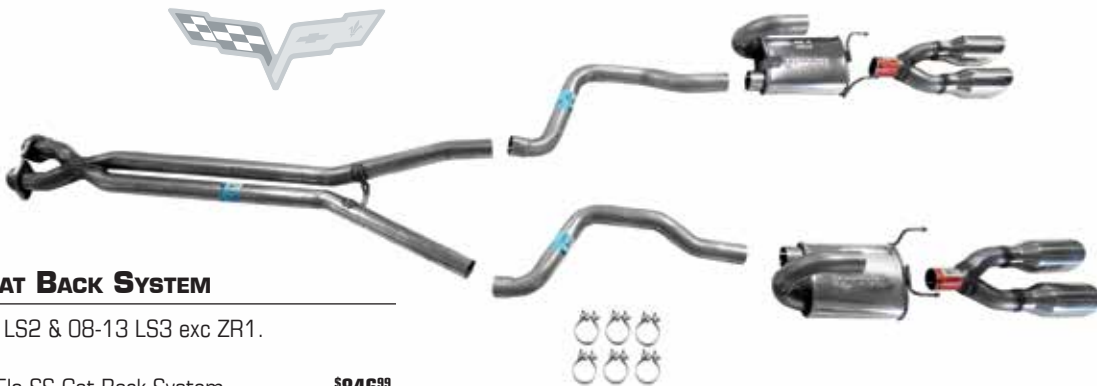

DYNOMAX ULTRA FLO CAT BACK SYSTEM

2.5" pipe diameter. Fits: 05-08 LS2 & 08-13 LS3 exc ZR1.

51396 05-13 Dynomax Ultra Flo SS Cat Back System **$846⁹⁹**