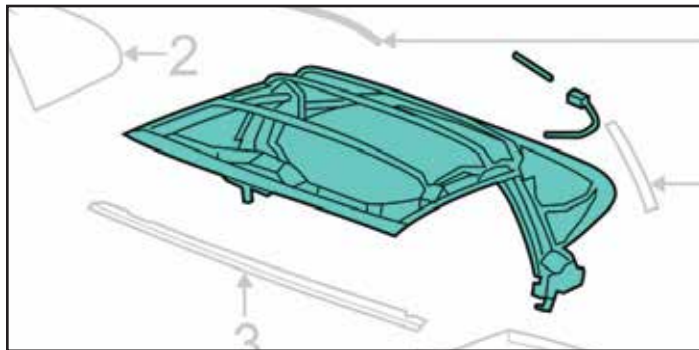

**CONVERTIBLE TOP FRAME ASSEMBLY**

This Convertible Top Assembly is a genuine OEM GM part & carries a factory warranty. This top will fit 2005-09 Corvettes.

- 50611** 05-09 Convertible Top Frame Assembly.....**\$7156<sup>99</sup>**