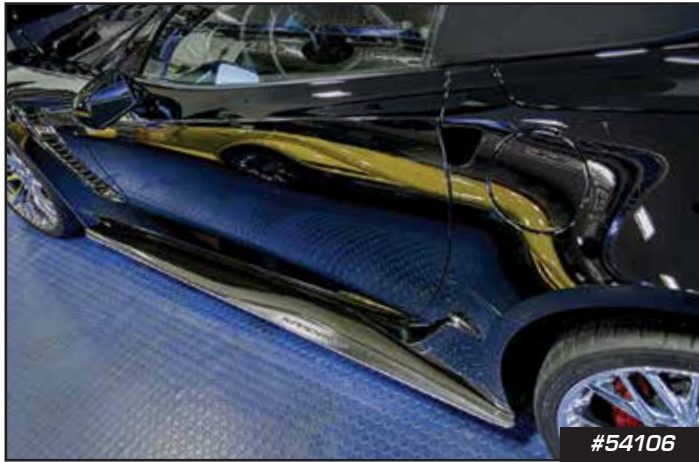

Side Skirt Extension

- **54103** 14-19 Stainless w/ Real Carbon Fiber Overlay **$716⁹⁹**
- **54104** 14-19 Stainless w/ Real Carbon Fiber - Corvette Style **$759⁹⁹**
- **54105** 14-19 Stainless w/ Real Carbon Fiber - Stingray Style **$759⁹⁹**
- **54106** 15-19 Stainless - Satin - Z06 Only w/ Polished Supercharge Inlaid Lettering **$759⁹⁹**