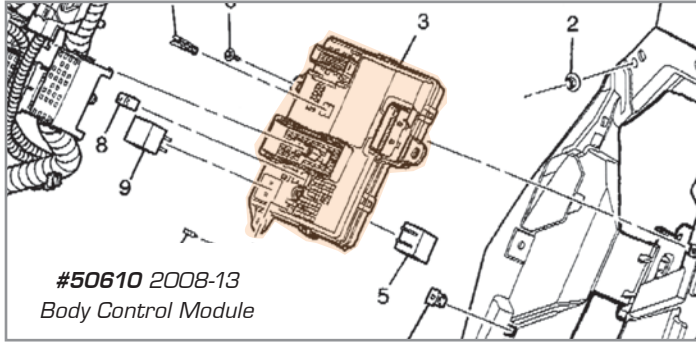

#50610 2008-13
Body Control Module

ENGINE COMPONENTS

51469	05-08	Alternator - 150 Amp - Remanufactured.....	$438⁹⁹
50576	06-13	Battery Cable - Negative	$118⁹⁹
50610	08-13	Body Control Module.....	$290⁹⁹
50567	05-13	Connector - 2 way - Female Leads.....	$79⁹⁹
50623	05-13	Connector - 5 way - Male Leads.....	$81⁹⁹
51009	05-13	Crank Shaft Balancer	$289⁹⁹
51010	05-13	Crank Shaft Balancer Bolt.....	$6⁹⁹
50062	05-13	Engine Oil Cooler Hose.....	$196⁹⁹
51671	05-13	Engine Control Module	$436⁹⁹
51695	05-13	Engine Coolant Air Blow Pipe	$46⁹⁹
51705	05-13	Engine Coolant Air Blow Pipe Seal	$5⁹⁹
50184	09-13	Gasket w/Supercharger LS9	$53⁹⁹
51088	05-07	Mass Air Flow Sensor - Remanufactured	$198⁹⁹
51089	05-07	Mass Air Flow Sensor - New.....	$162⁹⁹
50561	05	Output Shaft Seal.....	$60⁹⁹
51008	05-13	Oxygen Sensor - Before Converter.....	$88⁹⁹
50606	08-13	Oxygen Sensor - Post Converter.....	$122⁹⁹
50607	06-13	Oxygen Sensor - 6.0 or 7.0 Engine - 2 req'd.....	$95⁹⁹
38241	05-13	Idler Pulley - AC Compressor Belt	$27⁹⁹
50770	05-09	Ignition Coil - Square Connector	$86⁹⁹
50771	05-13	Ignition Coil - Round Connector	$101⁹⁹
51696	06-13	Intake Manifold - LH.....	$54⁹⁹
51697	06-13	Intake Manifold - RH	$87⁹⁹
50185	09-13	Intake Manifold Gasket Kit - LS9	$72⁹⁹
50652	05-13	Reservoir Cap	$14⁹⁹
50155	05	Sound Absorber Retainer	$0⁹⁹
50075	07-13	Spark Plug	$9⁹⁹
50617	09-13	Spark Plug	$8⁹⁹
51736	05-13	Spark Plug - Delco 41-110.....	$11⁹⁹
51781	05-13	Spark Plug Wire Set - Delco #748UU.....	$101⁹⁹
51782	05-13	Spark Plug Wire Set - Delco #748RR.....	$111⁹⁹
51474	05-08	Spark Plug Wires - w/ Tubes.....	$101⁹⁹
50379	06-13	Starter Motor - Remanufactured.....	$575⁹⁹
50186	05-13	Throttle Body Seal - LS9	$35⁹⁹
50769	05-09	Vehicle Speed Sensor.....	$40⁹⁹

OIL SYSTEM

36708	06-13	Oil Cooler Pipe Assembly Gasket.....	$7⁹⁹
48451	05-13	Oil Drain Plug.....	$5⁹⁹
50604	06-13	Oil Drain Plug Seal.....	$4⁹⁹
50912	05-11	Oil Filler Cap - Replacement.....	$5⁹⁹
38259	05-06	Oil Filter - PF46 - 6.0L.....	$5⁹⁹
50089	06-13	Oil Filter - PF48 - 06-07 LS2, 08-13 LS3, 06-08 LS7.....	$6⁹⁹
50470	05-06	Oil Filter - LS2 - Performance - K&N.....	$14⁹⁹
50471	06-13	Oil Filter - LS2, LS3 & LS7 - Performance - K&N.....	$13⁹⁹
50156	09-13	Oil Filter - LS7	$13⁹⁹
50772	05-07	Oil Temp / Fluid Level Sender	$39⁹⁹