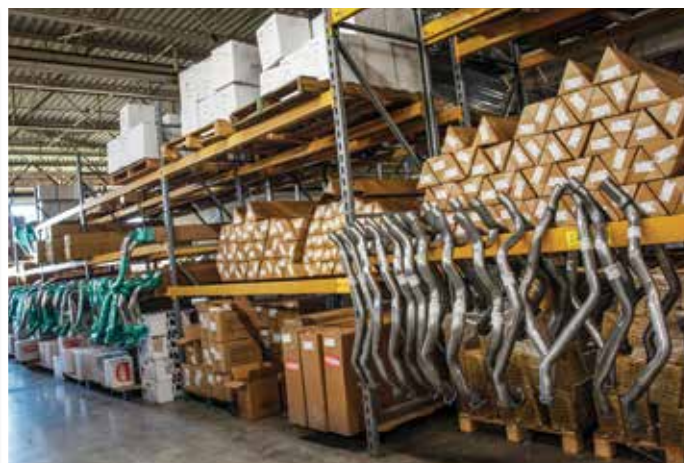

Hood Side Caps

Draw eyes to your engine bay before they even make it to your car with these high profile C7 Corvette Stingray Polished Hood Side Caps Plates. This 2 piece kit fits on the driver & passenger sides of your C7 Stingray's hood creating a highly reflective and visible draw to the eye to bring people and car show judges to your car versus the competition.

53940 14-19 Corvette Hood Side Caps - 2 pc $148⁹⁹

WIN CORVETTE PRIZES!

Follow Corvette America on Facebook, Instagram, Twitter and/or Pinterest for a chance to win!

*Our inventory has thousands of products for every Corvette generation. Most orders are processed & shipped the same day! Our Sales Team will help you find the right parts for your Corvette. **800-458-3475***

WARNING: Cancer and Reproductive Harm — www.P65Warnings.ca.gov

Serving the Corvette Community Since 1977.