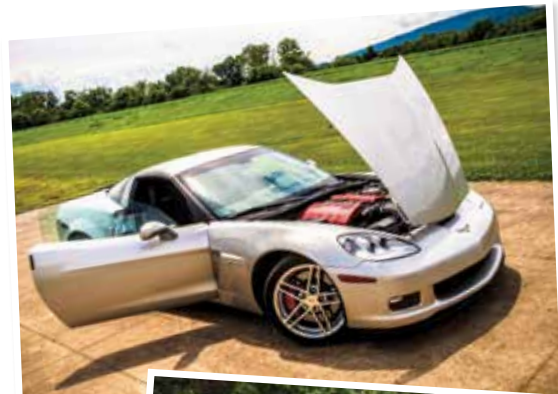

ROOF PANEL STORAGE BAG

Our roof panel storage bag is made of heavy-duty vinyl with a soft felt lining to carefully protect your roof panel from scratches and dings. It has strong carry handles and velcro closures for the utmost convenience.

49140 05-13 Roof Panel Storage Bag - Black **$61⁹⁹**

WARNING: Cancer and Reproductive Harm — www.P65Warnings.ca.gov

Serving the Corvette Community Since 1977.

Post some photos of your Corvette on our Facebook page!
Like, Watch & Follow Corvette America!