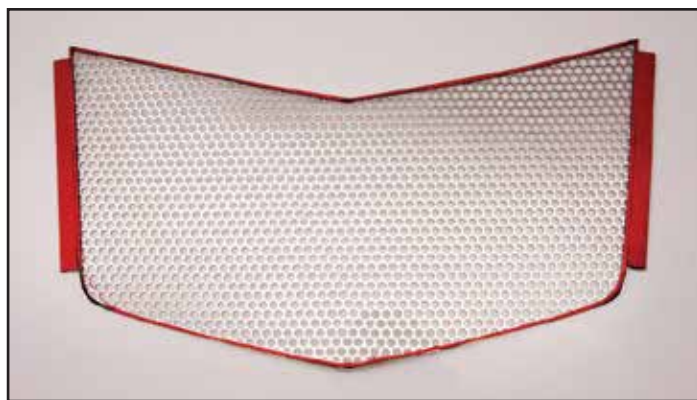

HOOD VENT GRILLE - MATRIX SERIES

- **54074** 14-19 Hood Vent Grille - Matrix Series $363⁹⁹