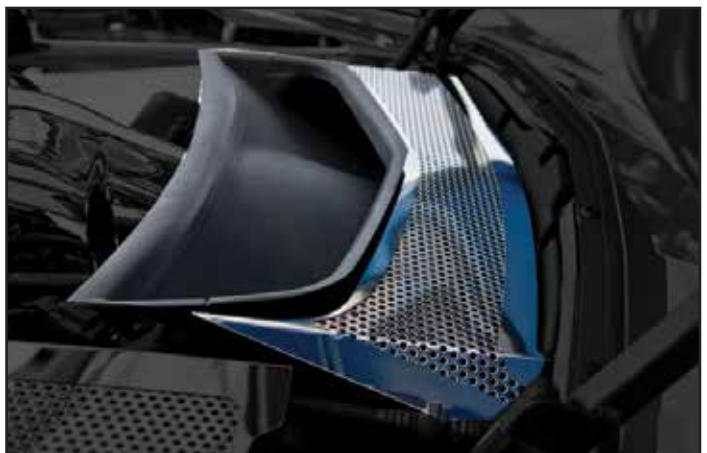

VENT TUBE COVERS

A very cool accessory for the engine bay! Fits over the stock intake air tube. Available in either polished or perforated styles.

- **53705** 14-19 Vent Tube Cover - Polished **$96⁹⁹**
- **53810** 14-19 Vent Tube Cover - Perforated **$114⁹⁹**

WARNING: Cancer and Reproductive Harm — www.P65Warnings.ca.gov

Serving the Corvette Community Since 1977.