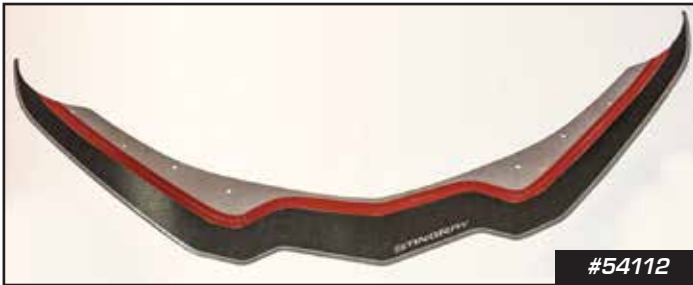

#54112

LIP SPOILERS

- 54091 14-19 Lip Spoiler Polished Plain..... $499⁹⁹
- 54102 14-19 Lip Spoiler - Carbon Fiber Wrapped..... $710⁹⁹
- 54107 14-19 Lip Spoiler w/ Real Carbon Fiberglass Overlay..... $918⁹⁹
- 54111 14-19 Lip Spoiler w/ Real Carbon Fiberglass - Overlay - Corvette Style..... $992⁹⁹
- 54112 14-19 Lip Spoiler w/ Real Carbon Fiberglass - Overlay - Stingray Style $992⁹⁹

IN STOCK & READY FOR SHIPPING!

In addition to our regular delivery, we offer more options for getting your packages when you need them. Call our Sales Reps for details.

WARNING: Cancer and Reproductive Harm —
www.P65Warnings.ca.gov