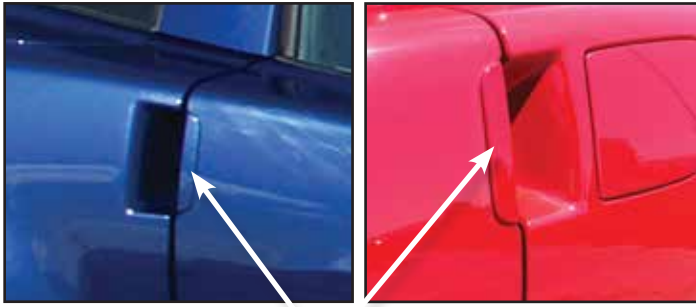

EXTERNAL DOOR HANDLE TRIM PLATES

48300	05	Door Handle Trim Plate - Magnetic Red - pr	.....	$101⁹⁹
48301	05	Door Handle Trim Plate - Millennium Yellow - pr	.....	$101⁹⁹
48303	05	Door Handle Trim Plate - Precision Red - pr	.....	$101⁹⁹
47871	05-06	Door Handle Trim Plate - Sunset Orange - pr	.....	$101⁹⁹
48304	05-07	Door Handle Trim Plate - Lemans Blue - pr	.....	$101⁹⁹
47869	05-07	Door Handle Trim Plate - Monterey Red - pr	.....	$101⁹⁹
47870	05-08	Door Handle Trim Plate - Machine Silver - pr	.....	$101⁹⁹
48302	05-09	Door Handle Trim Plate - Victory Red - pr	.....	$101⁹⁹
48307	05-11	Door Handle Trim Plate - Black - pr	.....	$101⁹⁹
48305	05-13	Door Handle Trim Plate - Arctic White - pr	.....	$101⁹⁹
48299	05-13	Door Handle Trim Plate - Velocity Yellow - pr	.....	$101⁹⁹
48306	07-09	Door Handle Trim Plate - Atomic Orange - pr	.....	$101⁹⁹
47868	08-11	Door Handle Trim Plate - Jetstream Blue - pr	.....	$101⁹⁹
48298	08-13	Door Handle Trim Plate - Crystal Red - pr	.....	$101⁹⁹
48297	09-13	Door Handle Trim Plate - Blade Silver - pr	.....	$101⁹⁹
48309	10-13	Door Handle Trim Plate - Torch Red - pr	.....	$101⁹⁹
48310	11-13	Door Handle Trim Plate - Inferno Orange - pr	.....	$101⁹⁹
48311	11-13	Door Handle Trim Plate - Supersonic Blue - pr	.....	$101⁹⁹
48308	12	Door Handle Trim Plate - Carlisle Blue - pr	.....	$101⁹⁹

FENDER TRIM

50597	05-13	Fender Liner Retainer	.....	$5⁹⁹
50614	05-13	Front Fender Liner - LH	.....	$59⁹⁹
50621	05-13	Front Fender Liner - RH	.....	$80⁹⁹
50613	05-13	Front Fender Liner Extension - LH	.....	$47⁹⁹
50622	05-13	Front Fender Liner Extension - RH	.....	$55⁹⁹
51767	09-13	Front Fender Ornament - Z06 - LH	.....	$11⁹⁹
51759	06-13	Side Fender Trim - Z06 / 427 - Convertible - LH	.....	$13⁹⁹