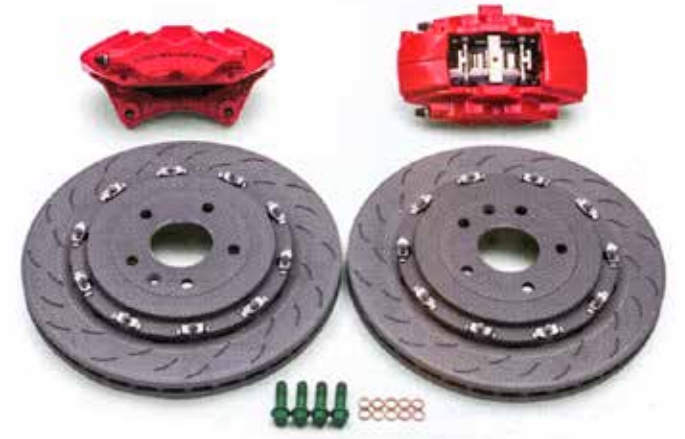

### Z06 BRAKE KITS FOR Z51 - PISTON UPGRADE

The Z06 standard Brake Upgrade Kit for Z51 vehicles features two-piece iron-slotted rotors measuring 370 mm x 34 mm in the front and 365 mm x 26 mm in the rear, with aluminum mono-block 6-piston and 4-piston fixed calipers, respectively. The front calipers feature vented pistons to help improve pad and brake fluid cooling, including pads 39% larger than those found on the stock Z51 vehicle. These calipers offer differentiated piston diameters of 30, 34 and 38 mm (leading to trailing) for even pad pressure for improved pad wear. Note: These brakes will not fit under stock base or Z51 wheels. Requires a minimum 4 mm wheel clearance between the outboard face of the caliper and the inner wheel spoke. This application is for off-road use only because the stock Z51 wheels do not fit over the Z06 brakes. Any failures occurring as a result of the non-production wheels selected by the customer would not be covered under the limited warranty of the brake kits.