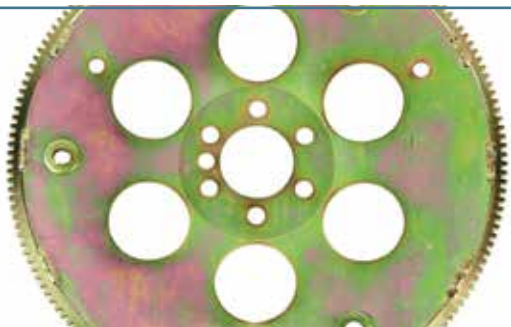

TRANSMISSION

TRANSMISSION COMPONENTS

53023 14-19 Automatic Transmission - B&M Flexplate - LS Type Motors - SFI 29.1 Approved And Legal For NHRA/IHRA Racing Classes **$103⁹⁹**