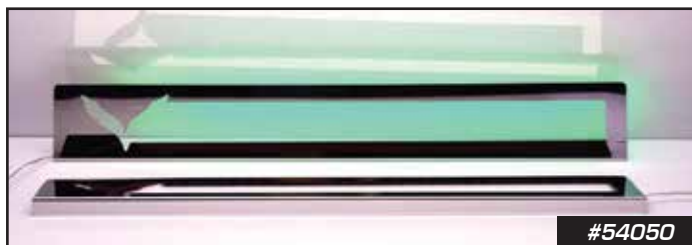

DOOR SILLS - ILLUMINATED

Carbon Fiberglass with Stainless Steel Trim - Illuminated

54059	14-19	Factory Overlay - Blue LED	$315⁹⁹
54060	14-19	Factory Overlay - Green LED	$315⁹⁹
54061	14-19	Factory Overlay - Red LED	$315⁹⁹
54062	14-19	Factory Overlay - White LED	$315⁹⁹
54063	14-19	Factory Overlay - Yellow LED	$315⁹⁹

Carbon Fiber - Illuminated

54083	14-19	Carbon Fiber - Blue LED	$412⁹⁹
54084	14-19	Carbon Fiber - Green LED	$412⁹⁹
54085	14-19	Carbon Fiber - Red LED	$412⁹⁹
54086	14-19	Carbon Fiber - White LED	$412⁹⁹
54087	14-19	Carbon Fiber - Yellow LED	$412⁹⁹

DOOR SILLS - ILLUMINATED

Replacement Style Stingray - Illuminated

54064	14-19	Stingray - Satin Illuminated Blue	$320⁹⁹
54065	14-19	Stingray - Satin Illuminated Green	$320⁹⁹
54066	14-19	Stingray - Satin Illuminated Red	$320⁹⁹
54067	14-19	Stingray - Satin Illuminated White	$320⁹⁹
54068	14-19	Stingray - Satin Illuminated Yellow	$320⁹⁹

IN STOCK & READY FOR SHIPPING!

In addition to our regular delivery, we offer more options for getting your packages when you need them. Call our Sales Reps for details.

#54049

DOOR SILLS - ILLUMINATED

Polished or Satin Overlays - Illuminated