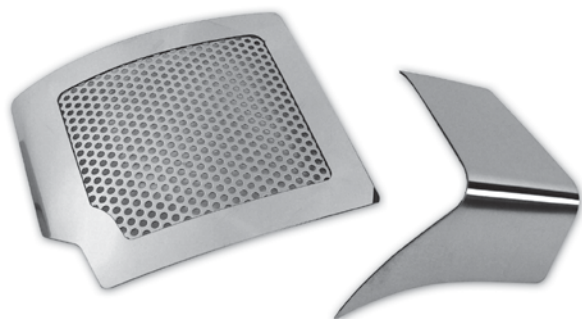

CHROME CAP COVER SETS

- **49578** 05-13 C6 Chrome Cap Cover Set - 6 pc. - Includes: Oil Cap Cover, Brake Fluid Cap Cover, Water Tank Cap Cover, PS Cap Cover, Windshield Washer Cap Cover & Clutch Fluid Cap Cover - Manual..... **$91⁹⁹**
- **49577** 05-13 C6 Chrome Cap Cover Set - 5 pc. - Includes: Oil Cap Cover, Brake Fluid Cap Cover, Water Tank Cap Cover, Power Steering Cap Cover & Windshield Washer Cap Cover - Automatic..... **$81⁹⁹**

#43707

Air Capacitor Cover