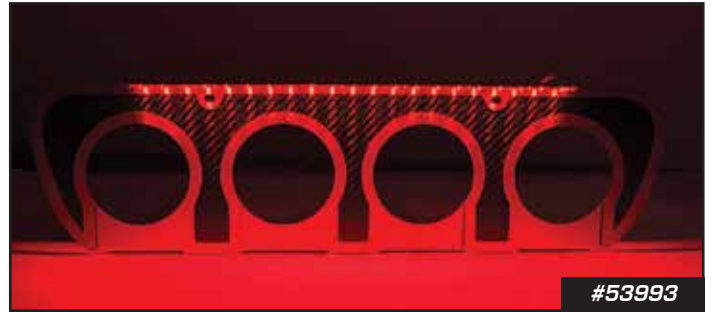

#53825

#53993

EXHAUST FILLER PLATES - ILLUMINATED - STOCK

- **53970** 14-19 Exhaust Filler Plate - Powder Coated Black - Illuminated - Red - Stock System.....$180⁹⁹
- **53825** 14-19 Exhaust Filler Plate - Satin - Illuminated - Red - Stock System $129⁹⁹
- **53993** 14-19 Exhaust Filler Plate - Real Carbon Fiber - Illuminated - Red - Stock System.....$201⁹⁹